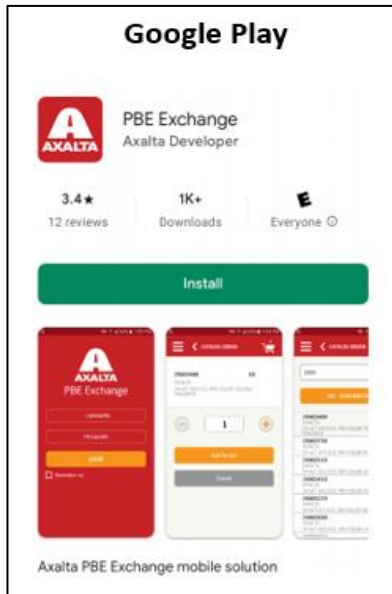

PBE Exchange

Mobile App – App Download

How it Works

Download the PBE Exchange Mobile App on your Android and iOS device to easily place orders, receive order notifications and track inventory.

PBE Exchange's Mobile App is available to download from either Google Play or the App Store.

Once your Mobile app has been successfully downloaded, complete the **Username** and **Password** fields with the Axalta provided credentials and click **Login**.

Note: To make logging in easier, click the **Remember Me** box to have the app remember the login credentials.