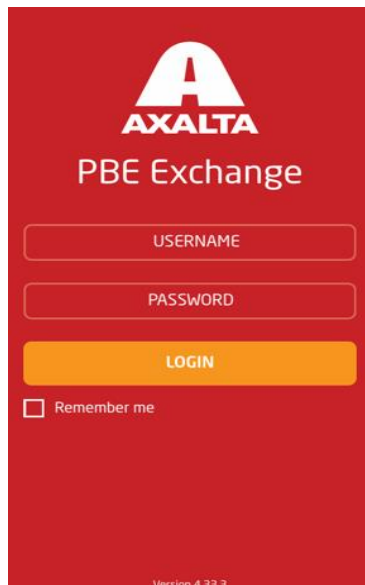

PBE Exchange

Mobile App – App Download

How it Works

Download the PBE Exchange Mobile App on your Android and iOS device to easily place orders, receive order notifications and track inventory.

PBE Exchange's Mobile App is available to download from either Google Play or the App Store.

Once your Mobile app has been successfully downloaded, complete the **Username** and **Password** fields with the Axalta provided credentials and click **Login**.

Note: To make logging in easier, click the **Remember Me** box to have the app remember the login credentials.