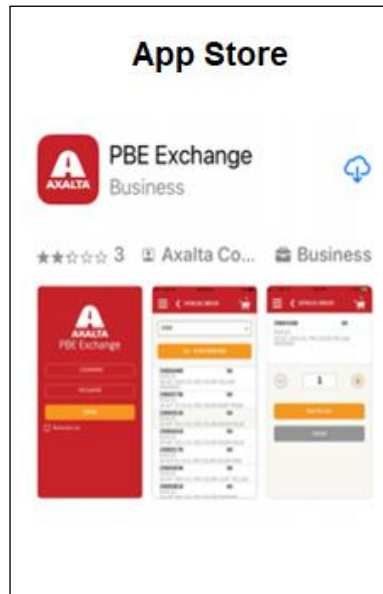

PBE Exchange

Mobile App – App Download

How it Works

Download the PBE Exchange Mobile App on your Android and iOS device to easily place orders, receive order notifications and track inventory.

PBE Exchange's Mobile App is available to download from either Google Play or the App Store.

Once your Mobile app has been successfully downloaded, complete the **Username** and **Password** fields with the Axalta provided credentials and click **Login**.

Note: To make logging in easier, click the **Remember Me** box to have the app remember the login credentials.