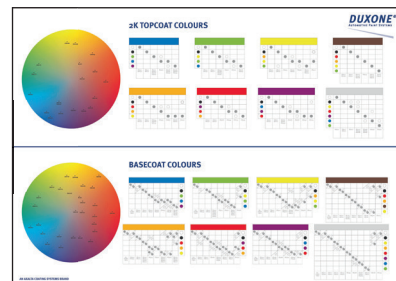

- Suitable for all jobs
- Easy to use
- Wide application window
- Fast drying times
- Digital colour management
- Best value for money

A MODERN PAINT SYSTEM AT A COMPETITIVE PRICE

DIGITAL COLOUR TOOLS BOOST EFFICIENCY AND COLOUR ACCURACY

COLOUR DETECTOR

- Acquire Spectrophotometer
- Accurate digital colour measuring
- Plug & Play

COLOUR ROOM

- Automatic updates
- Access online and offline
- Many advanced functions
- Over 100.000 formulas